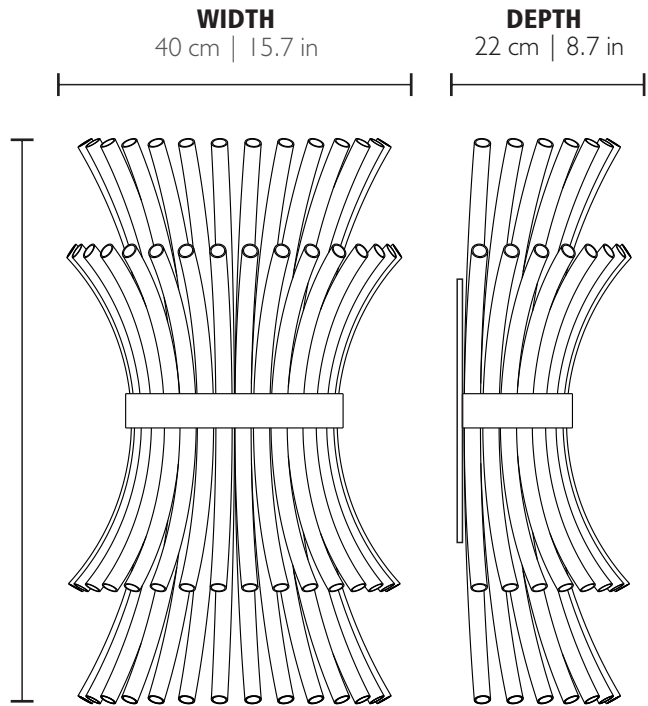

**FLUSSO • WALL LIGHT**  
REF. 9291.40

**WEIGHT**

Net Weight: 11.6kg | 25.6 lbs  
Gross Weight: 30kg | 66.1 lbs

**BULBS**

Quantity: 4  
Type: G9  
Wattage: 40W (max)

**MATERIALS**

Body: Brass

**HEIGHT**

80 cm | 31.5 in

**PACKING** (approx.)

Dimensions: 93 x 45 x 50 cm  
36.6 x 17.7 x 19.7 in

Volume: 0.21 m<sup>3</sup> | 7.39 ft<sup>3</sup>

- ☑ - Products manufactured according the European norm of security EN 60 598-1.
- ☑ - Products adjusted for installation in surfaces normally inflammable.
- ☑ - Products of class II. The electric isolation is double or reinforced.
- ☑ - Products with the possibility of instalation of low-energy consumption bulbs.

PRODUCT FINISHES & COSTUMIZATION OPTIONS

Gold (24 Carat)

BODY :

MORE FINISHES AVAILABLE HERE:

[CLICK HERE](#)