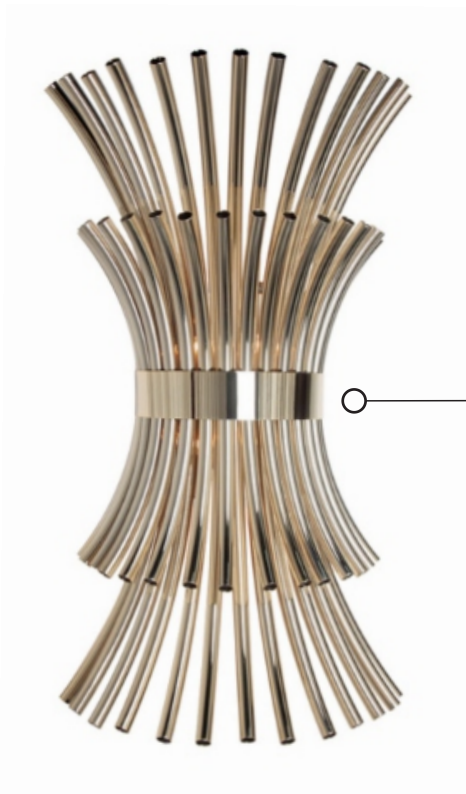

**FLUSSO • WALL LIGHT**  
REF. 9291.40

**WEIGHT**

Net Weight: 11.6kg | 25.6 lbs  
Gross Weight: 30kg | 66.1 lbs

**BULBS**

Quantity: 4  
Type: G9  
Wattage: 40W (max)

**MATERIALS**

Body: Brass

**HEIGHT**

80 cm | 31.5 in

**PACKING** (approx.)

Dimensions: 93 x 45 x 50 cm  
36.6 x 17.7 x 19.7 in

Volume: 0.21 m<sup>3</sup> | 7.39 ft<sup>3</sup>

- ☑ - Products manufactured according the European norm of security EN 60 598-1.
- ☑ - Products adjusted for installation in surfaces normally inflammable.
- ☑ - Products of class II. The electric isolation is double or reinforced.
- ☑ - Products with the possibility of instalation of low-energy consumption bulbs.

PRODUCT FINISHES & COSTUMIZATION OPTIONS

Gold (24 Carat)

BODY :

MORE FINISHES AVAILABLE HERE:

[CLICK HERE](#)